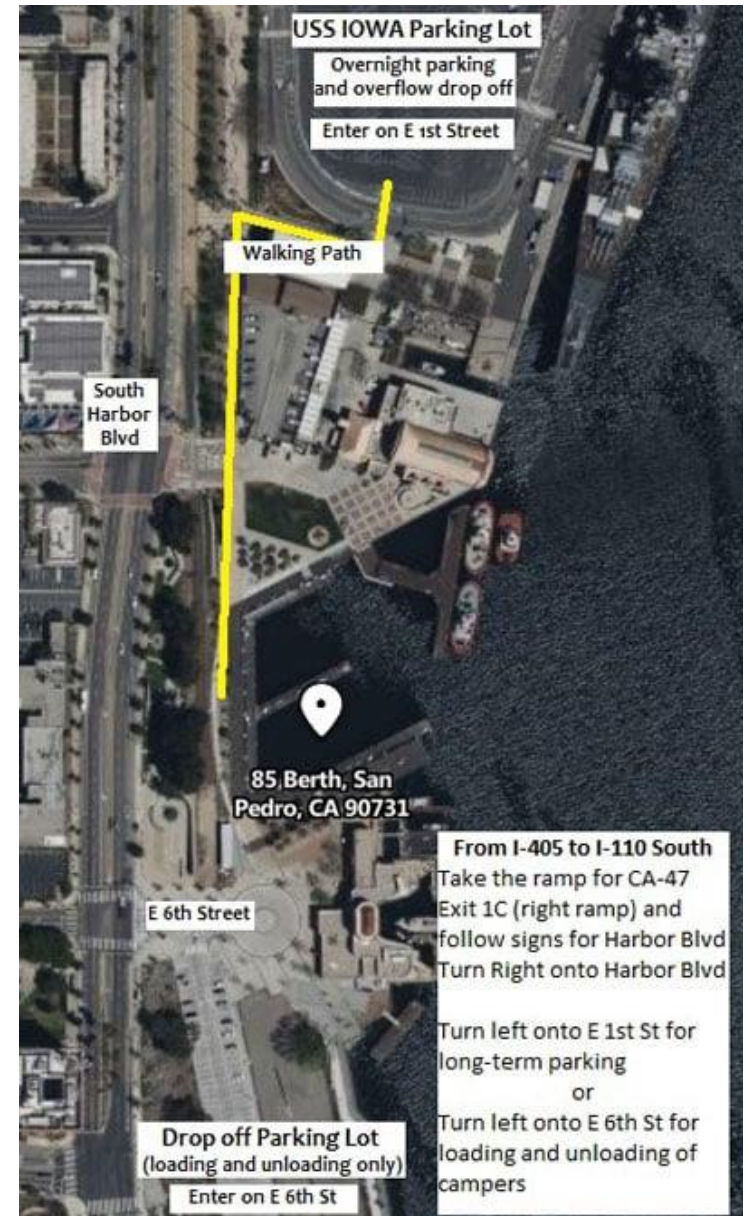

Camp Emerald Bay Loading Instructions for Summer Participants

Camp Emerald Bay will be utilizing Harbor Breeze as the charter company, leaving from Berth 85 in San Pedro. There will be two to four boats scheduled for your week, depending on the number of campers attending. Each boat will leave one after the next as soon as the loading boat is full. Please plan to arrive 30 minutes prior to the load time. We ask that all units travel together, so please do not begin to load the boat until your whole unit is ready for check-in. The travel time from the port to Emerald Bay is approximately 1.5 hours.

We recommend using the USS Iowa parking lot for units parking their cars overnight. There is a \$20 day-rate fee for parking (prices may vary). This parking lot can also be utilized for families dropping off their participants as overflow parking to the drop-off area (free for the first two hours). Families dropping off participants can utilize the new parking lot off of E 6th Street as well, for loading and unloading.

<b>Departure Date</b>	<b>Loading Time</b>	<b>Return Date</b>	<b>Arrive in San Pedro</b>
Sunday, June 9, 2024	7:30 a.m.	Saturday, June 15, 2024	9:45 a.m.-11 a.m.
Sunday, June 16, 2024	7:30 a.m.	Saturday, June 22, 2024	9:45 a.m.-11 a.m.
Sunday, June 23, 2024	7:30 a.m.	Saturday, June 29, 2024	9:45 a.m.-11 a.m.
Sunday, June 30, 2024	7:30 a.m.	Saturday, July 6, 2024	9:45 a.m.-11 a.m.
Sunday, July 7, 2024	7:30 a.m.	Saturday, July 13, 2024	9:45 a.m.-11 a.m.
Sunday, July 14, 2024	7:30 a.m.	Saturday, July 20, 2024	9:45 a.m.-11 a.m.
Sunday, July 21, 2024	7:30 a.m.	Saturday, July 27, 2024	9:45 a.m.-11 a.m.
Sunday, July 28, 2024	7:30 a.m.	Saturday, August 3, 2024	9:45 a.m.-11 a.m.
Sunday, August 4, 2024	7:30 a.m.	Saturday, August 10, 2024	9:45 a.m.-11 a.m.